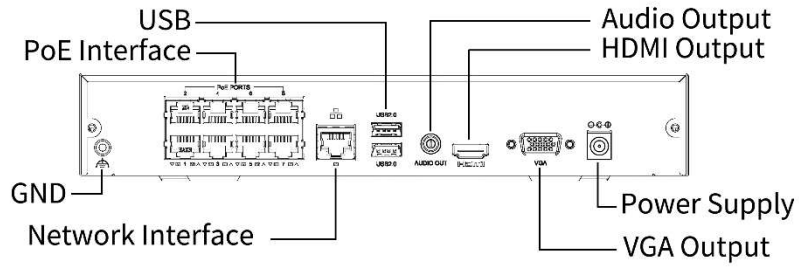

[NVR301-08/16S3-P8]

Zhejiang Uniview Technologies Co., Ltd.

<http://www.uniview.com>

overseasbusiness@uniview.com; globalsupport@uniview.com

No. 369, Xietong Road, Xixing Sub-district, Binjiang District, Hangzhou City, 310051, Zhejiang Province, China (Zhejiang) Pilot Free Trade Zone, China

©2023-2025 Zhejiang Uniview Technologies Co., Ltd. All rights reserved.

*Product specifications and availability are subject to change without notice.

*Despite our best efforts, technical or typographical errors may exist in this document.

Uniview cannot be held responsible for any such errors and reserves the right to change the contents of this document without prior notice.