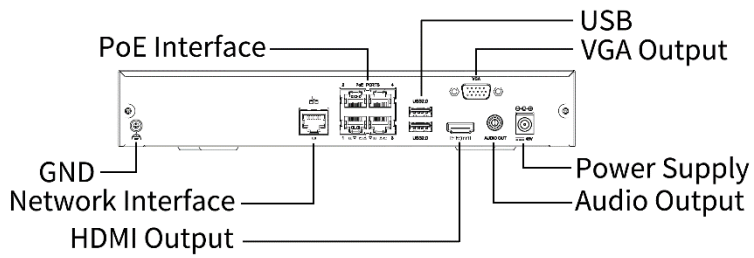

Rear Panel

[NVR301-04S3-P4]