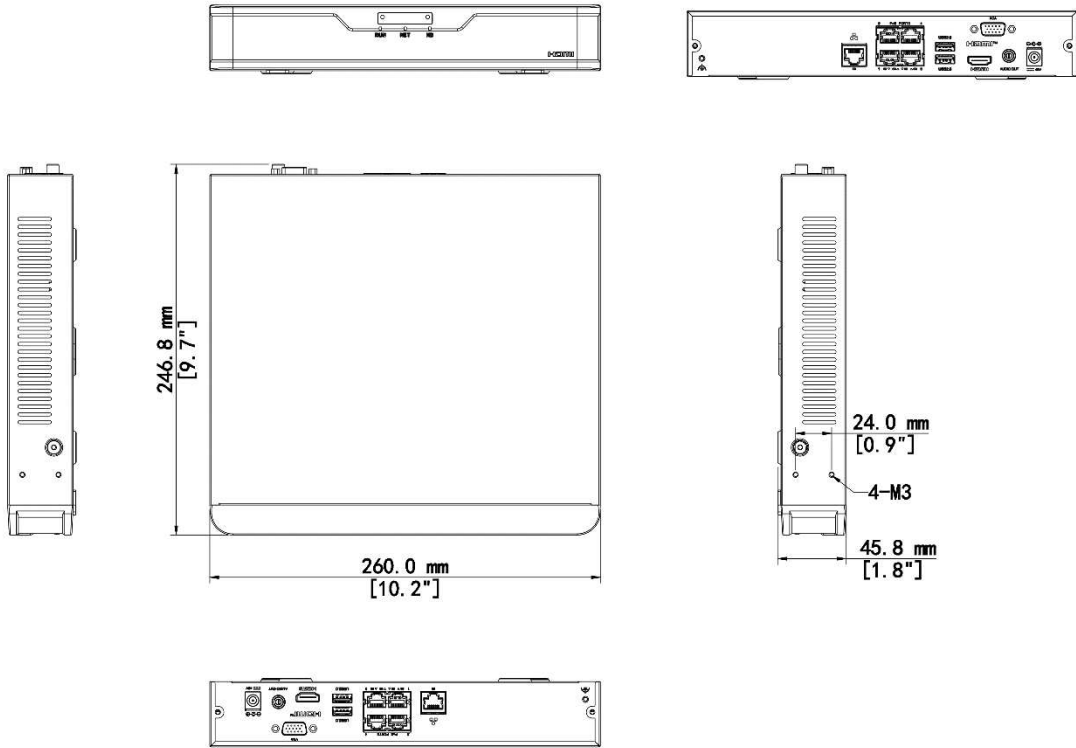

## Specifications

Model	NVR301-04Z3-P4	NVR301-08Z3-P8	NVR301-16Z3-P8
Decoding	Ultra 265, H.265, H.264		
Decoding Format	Ultra 265, H.265, H.264		
Decoding Capability	1 x 4K@30, 4 x 5MP@25, 4 x 4MP@25, 4 x 3MP@25	1 x 4K@30, 4 x 5MP@25, 4 x 4MP@25, 4 x 3MP@25, 6 x 1080P@30, 8 x 720P@30	1 x 4K@30, 4 x 5MP@25, 4 x 4MP@25, 4 x 3MP@25, 4 x 1080P@30, 8 x 720P@30, 16 x D1@25
Decoding Capability Description	The resolution of each channel cannot exceed 4000 pixels in length and 3000 pixels in width	The resolution of each channel cannot exceed 4000 pixels in length and 3000 pixels in width	

## Dimensions

Aggregate product size diagram using NVR301-04S3-P4 as an example