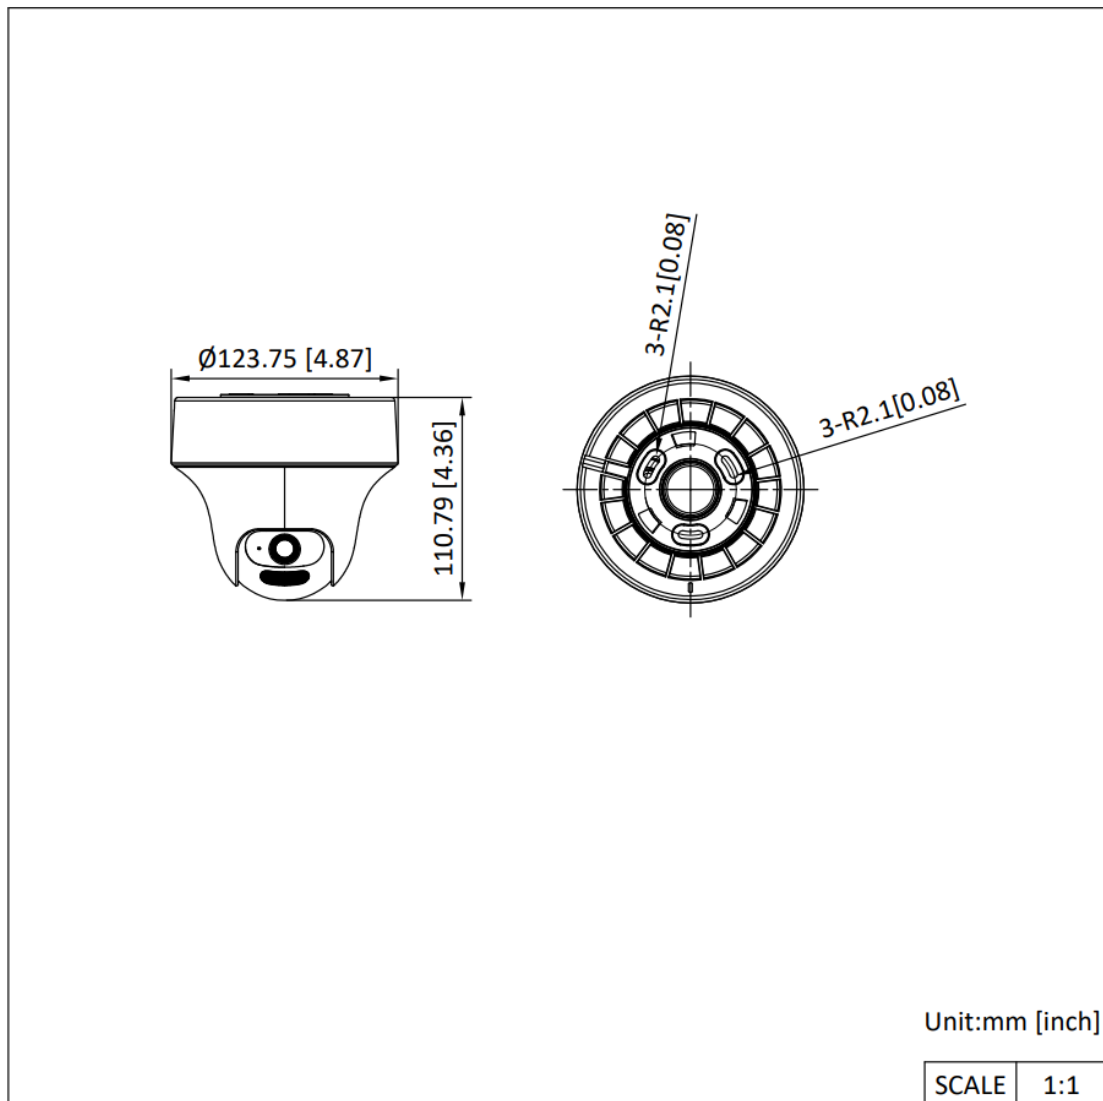

▪ Specification

Camera	
Image Sensor	3K CMOS
Max. Resolution	2960 (H) × 1665 (V)
Min. Illumination	0.01 Lux @ (F1.6, AGC ON), 0 Lux with IR
Shutter Time	PAL: 1/12.5 s to 1/50,000 s, NTSC: 1/15 s to 1/50,000 s
Day & Night	ICR
Angle Adjustment	Pan: 0° to 350°, Tilt: 0° to 100°
Signal System	PAL/NTSC
Lens	
Lens Type	2.8 mm, 3.6 mm fixed lens
Focal Length & FOV	2.8 mm, horizontal FOV: 105°, vertical FOV: 62°, diagonal FOV: 131°; 3.6 mm, horizontal FOV: 80°, vertical FOV: 48°, diagonal FOV: 112°
Lens Mount	M12
Microphone	
Pickup Distance	In a radius of up to 5 m
Amount	1
Speaker	
Rated Power	2 W
Speaker Range	In a radius of up to 5 m
Illuminator	
Supplement Light Type	Smart, IR, White Light
Supplement Light Range	IR: Up to 25 m, White Light: Up to 20 m
Image	
Image Settings	Anti-banding, Brightness, Sharpness, Smart IR
Frame Rate	TVI: 3K @10 fps/12.5 fps/20 fps/25 fps, 4 MP @25 fps/30 fps, 1080P @25 fps/30 fps
Day/Night Mode	Auto/Color
Wide Dynamic Range (WDR)	Digital WDR
Image Enhancement	DWDR, BLC, HLC, Global, HLS
Noise Reduction	2D DNR
White Balance	Auto, Manual
Audio	
Audio Function	Echo Cancellation, AI Noise Reduction, Automatic Gain Control
Interface	
Video Output	1 HD analog output
Alarm	Flashing Light Alarm (Red & Blue)

General	
Power	12 VDC \pm 25%, max. 11.9 W, *You are recommended to use one power adapter to supply the power for one camera. If a high-impedance cable is used (such as the 18 m extension cable in the kit package), an 18 VDC adapter is required.
Material	Plastic
Dimension	\varnothing 123.7 mm \times 110.8 mm (4.87" \times 4.36")
Weight	Approx. 345 g (0.76 lb.)
Operating Condition	-40 $^{\circ}$ C to 60 $^{\circ}$ C (-40 $^{\circ}$ F to 140 $^{\circ}$ F). Humidity 90% or less (non-condensing)
Communication	HIKVISION-C
Language	English

▪ Available Model

DS-2CE70K0T-PTLXTS(2.8mm)

DS-2CE70K0T-PTLXTS(3.6mm)

▪ Dimension

▪ Accessory

▪ Optional

DS-2280ZJ

Wall mount