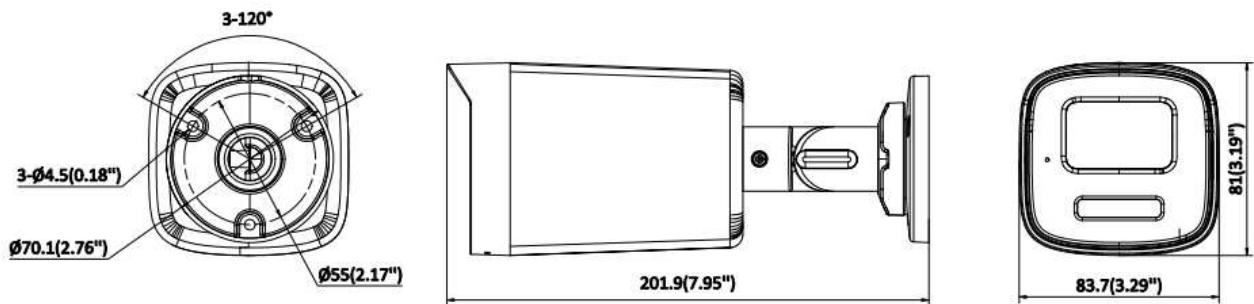

▪ Specification

Camera	
Image Sensor	1/3" Progressive Scan CMOS
Max. Resolution	2560 × 1440
Min. Illumination	Color: 0.0005 Lux @ (F1.0, AGC ON), 0 Lux with light
Shutter Time	1 s to 1/100,000 s
Day & Night	IR cut filter
Angle Adjustment	DS-2CD1T47G3-LIU(F)(/SL)(/SRB): Pan: 0° to 360°, tilt: 0° to 180°, rotate: 0° to 360° Pan: 0° to 360°, tilt: 0° to 180°, rotate: 0° to 360°
Lens	
Lens Type	Fixed focal lens, 2.8 and 4 mm optional
Focal Length & FOV	2.8 mm, horizontal FOV 101.5°, vertical FOV 54.6°, diagonal FOV 122.1° 4 mm, horizontal FOV 84.1°, vertical FOV 45.6°, diagonal FOV 99.1°
Lens Mount	M12
Iris Type	Fixed
Aperture	F1.0
Depth of Field	2.8 mm: 1.7 m to ∞ 4 mm: 1.6 m to ∞
DORI	
DORI	2.8 mm, D: 63 m, O: 25 m, R: 12 m, I: 6 m 4 mm, D: 77 m, O: 30 m, R: 15 m, I: 7 m
Illuminator	
Supplement Light Type	IR, White Light
Supplement Light Range	Up to 50 m
Smart Supplement Light	Yes
IR Wavelength	850 nm
Video	
Main Stream	50 Hz: 25 fps (2688 × 1520, 2560 × 1440, 1920 × 1080, 1280 × 720) 60 Hz: 24 fps (2688 × 1520, 2560 × 1440, 1920 × 1080, 1280 × 720)
Sub-Stream	50 Hz: 25 fps (1280 × 720, 640 × 480, 640 × 360) 60 Hz: 24 fps (1280 × 720, 640 × 480, 640 × 360)
Video Compression	Main stream: H.265+/H.265/H.264+/H.264, Sub-stream: H.265/H.264/MJPEG
Video Bit Rate	32 Kbps to 16 Mbps
H.264 Type	Baseline Profile, Main Profile, High Profile
H.265 Type	Main Profile
Bit Rate Control	CBR, VBR
Scalable Video Coding (SVC)	H.264 and H.265 encoding
Region of Interest (ROI)	1 fixed region for main stream and sub-stream
Audio	
Audio Type	Mono sound
Audio Compression	G.711ulaw/G.711alaw/G.722.1/G.726/MP2L2/PCM/AAC-LC/MP3
Audio Bit Rate	64 Kbps (G.711)/16 Kbps (G.722.1)/16 Kbps (G.726)/32 to 160 Kbps (MP2L2)/16 to 64 Kbps (AAC-LC)
Audio Sampling Rate	8 kHz/16 kHz

▪ Available Model

- DS-2CD1T47G3-LIU(2.8mm)
- DS-2CD1T47G3-LIU(4mm)
- DS-2CD1T47G3-LIUF(2.8mm)
- DS-2CD1T47G3-LIUF(4mm)

▪ Dimension

Unit: mm (inch)

▪ Accessory

▪ Optional

DS-1276ZJ-SUS

DS-1280ZJ-XS