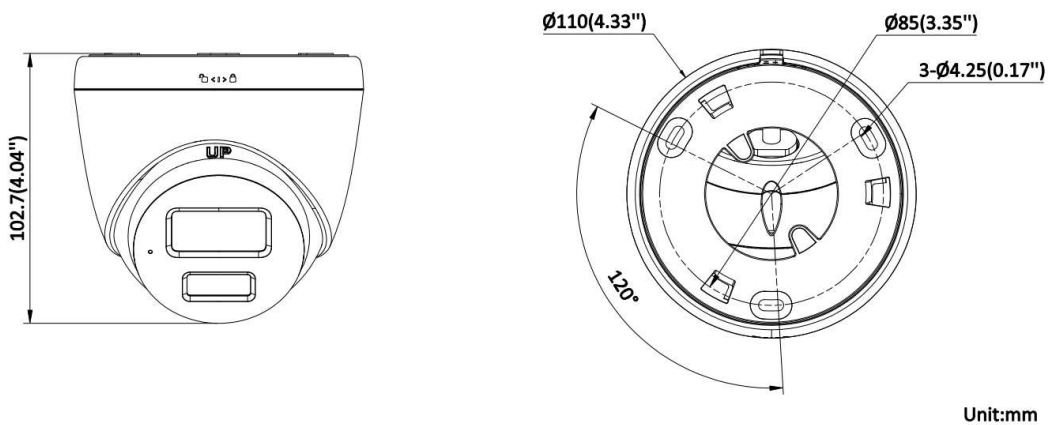

areas where professional anti-corrosion protection is a must. Typical application scenarios include coastlines, docks, chemical plants, and more.
Moderate protection	Hikvision products at this level are equipped for use in areas with moderate anti-corrosion demands. Typical application scenarios include coastal areas about 2 kilometers (1.24 miles) away from coastlines, as well as areas affected by acid rain.
No specific protection	Hikvision products at this level are equipped for use in areas where no specific anti-corrosion protection is needed.

▪ **Available Model**

- DS-2CD1327G3-LIUF/SL(2.8mm)
- DS-2CD1327G3-LIUF/SL(4mm)
- DS-2CD1327G3-LIUF(2.8mm)
- DS-2CD1327G3-LIUF(4mm)
- DS-2CD1327G3-LIU(2.8mm)
- DS-2CD1327G3-LIU(4mm)
- DS-2CD1327G3-LIUF/SRB(2.8mm)
- DS-2CD1327G3-LIUF/SRB(4mm)
- DS-2CD1327G3-LIU/SRB(2.8mm)
- DS-2CD1327G3-LIU/SRB(4mm)
- DS-2CD1327G3-LIU/SL(2.8mm)
- DS-2CD1327G3-LIU/SL(4mm)

▪ **Dimension**

▪ **Accessory**

▪ **Optional**

DS-1276ZJ-SUS	DS-1271ZJ-110-TRS	DS-1272ZJ-110-TRS	DS-1275ZJ-SUS	DS-1280ZJ-TR13