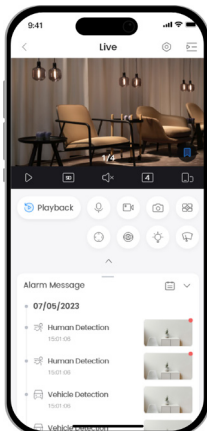

4MP Fixed-focal Wi-Fi Bullet Network Camera

DH-F4C-LED

Series Overview

The Bullet Series, which is under the Dahua Wireless series, are cameras that are not only easy to install and operate, but also perform outstandingly and are cost-effective. They capture sharp, detailed images of scenes in high definition and offer powerful functions, such as AI human detection, to accurately trigger alarms. Information is also synchronously sent to your phone to keep you up-to-date. With its IP67 rating, these cameras are able to withstand harsh environments, making them highly suitable for use in small and medium-sized settings such as small-sized retail stores.

4MP

Clear images with sharp details

AI Human Detection

Focuses on what matters and reduces false alarms

Full-color

Captures full-color details

Built-in Mic

Provides traceable audio details

IP67 Protection

Withstands harsh environments

H.265

Advanced H.265 compression technology

DMSS App

Easy to use

Micro SD Card

Low-cost storage

Upgrade Your Experience with DMSS

Dahua Mobile Security Surveillance (DMSS) is a professional remote surveillance management platform that offers remote monitoring, device migration, and sharing. When connected to the internet, the platform provides real-time alerts to improve surveillance efficiency and grant flexibility in security management.