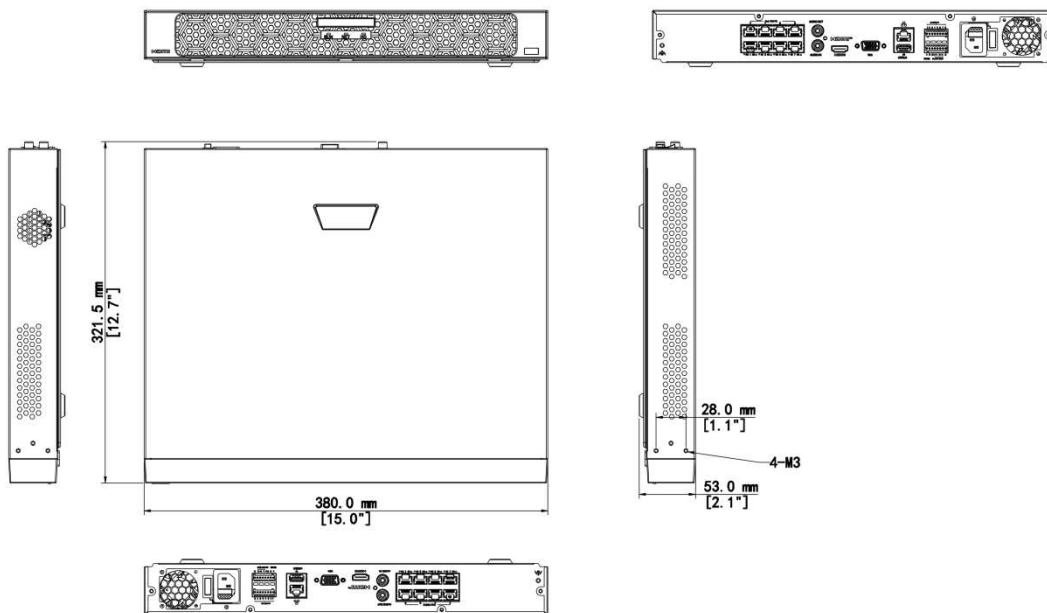

Max Power	Max 30 W for single port, Max 130 W in total	Max 30 W for single port, Max 240 W in total	Max 30 W for single port, Max 240 W in total
Supported Standard	IEEE 802.3at, IEEE 802.3af		
Working Environment			
Working Temperature	-10 °C to 55 °C (14 °F to 131 °F)		
Working Humidity	≤ 90% RH (non-condensing)		
Power Consumption (without HDD)	≤ 20W		
Dimensions			
Weight (without HDD)	≤ 2.6Kg (5.73lb)		
Dimensions	380mm × 322mm × 53mm (15.0"×12.7"×2.1")		
Certification			
Certification	CE; FCC; UL; RoHS; WEEE		
CE	EN 55032, EN 61000-3-3, EN IEC 61000-3-2, EN 55035		
FCC	Part15 Subpart B		

Dimensions

Aggregate product size diagram using NVR502-08B-P8 as an example