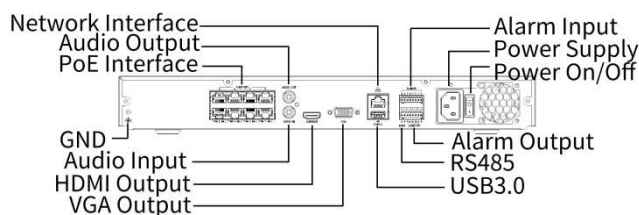

Max Power	Max 30 W for single port, Max 130 W in total	Max 30 W for single port, Max 240 W in total	Max 30 W for single port, Max 240 W in total
Supported Standard	IEEE 802.3at, IEEE 802.3af		
Working Environment			
Working Temperature	-10 °C to 55 °C (14 °F to 131 °F)		
Working Humidity	≤ 90% RH (non-condensing)		
Power Consumption (without HDD)	≤ 20W		
Dimensions			
Weight (without HDD)	≤ 2.6Kg (5.73lb)		
Dimensions	380mm × 322mm × 53mm (15.0"×12.7"×2.1")		
Certification			
Certification	CE; FCC; UL; RoHS; WEEE		
CE	EN 55032, EN 61000-3-3, EN IEC 61000-3-2, EN 55035		
FCC	Part15 Subpart B		

Dimensions

Aggregate product size diagram using NVR502-08B-P8 as an example

Accessories

RM-1U-380

2 HDD 1U NVR Rack Mount

Rear Panel

[NVR502-08B-P8]

[NVR502-16/32B-P16]