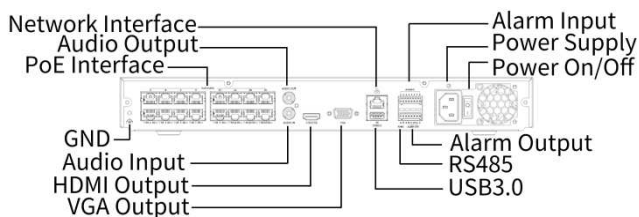

Max Power	Max 30 W for single port, Max 130 W in total	Max 30 W for single port, Max 240 W in total	Max 30 W for single port, Max 240 W in total
Supported Standard	IEEE 802.3at, IEEE 802.3af		
Working Environment			
Working Temperature	-10 °C to 55 °C (14 °F to 131 °F)		
Working Humidity	≤ 90% RH (non-condensing)		
Power Consumption (without HDD)	≤ 20W		
Dimensions			
Weight (without HDD)	≤ 2.6Kg (5.73lb)		
Dimensions	380mm × 322mm × 53mm (15.0"×12.7"×2.1")		
Certification			
Certification	CE; FCC; UL; RoHS; WEEE		
CE	EN 55032, EN 61000-3-3, EN IEC 61000-3-2, EN 55035		
FCC	Part15 Subpart B		

Dimensions

Aggregate product size diagram using NVR502-08B-P8 as an example

Accessories

RM-1U-380

2 HDD 1U NVR Rack Mount

Rear Panel

[NVR502-08B-P8]

[NVR502-16/32B-P16]