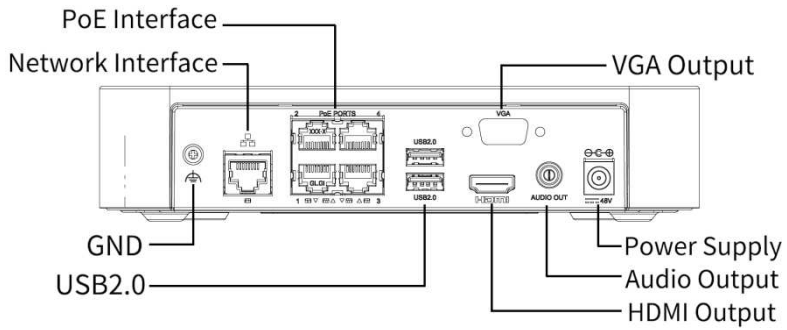

Rear Panel

[NVR301-04LS3-P4]