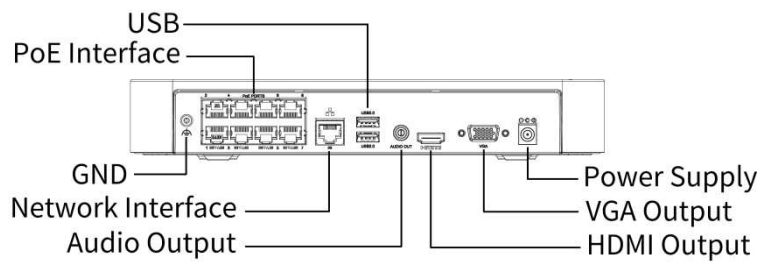

[NVR301-08/16LS3-P8]