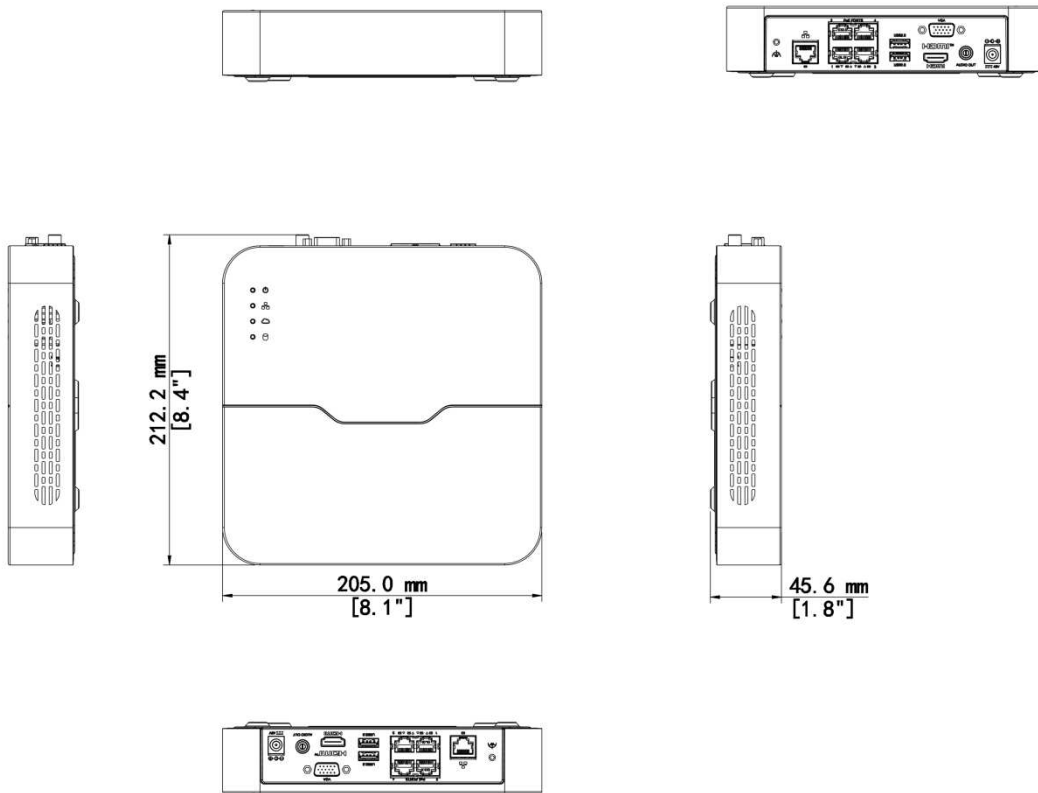

Alert Alarm	IP Conflict, Network Disconnected, Disk Offline, Disk Abnormal, Illegal Access, Hard Disk Space Low, Hard Disk Full, Recording/Snapshot Abnormal		
GUI Language			
GUI Language	21 languages: Chinese, English, Vietnamese, Thai, Turkish, Spanish (Latin America), Portuguese (Brazil), Spanish, Portuguese, French, German, Italian, Dutch, Polish, Czech, Hungarian, Slovak, Russian, Hebrew, Arabic, Ukrainian		
Hard Disk			
SATA	1 SATA Interface		
Capacity	Up to 10 TB for each HDD (The maximum HDD capacity varies with environment temperature and hard disk size)		
External Interface			
Network Interface	1 RJ45 10 M/100 M self-adaptive Ethernet Interface		
USB	Rear panel: 2 × USB2.0		
RS485	N/A		
RS232	N/A		
Alarm In	N/A		
Alarm Out	N/A		
Power Supply	DC 48 V/1.35 A	DC 52 V/1.8 A	DC 52 V/1.8 A
PoE			
PoE Interface	4 RJ45 10 M/100 M self-adaptive Ethernet Interface	8 RJ45 10 M/100 M self-adaptive Ethernet Interface	8 RJ45 10 M/100 M self-adaptive Ethernet Interface
Max Power	Max 30 W for single port, Max 54 W in total	Max 30 W for single port, Max 75 W in total	Max 30 W for single port, Max 75 W in total
Supported Standard	IEEE 802.3at, IEEE 802.3af		
Working Environment			
Working Temperature	-10 °C to 55 °C (14 °F to 131 °F)		
Working Humidity	≤ 90% RH (non-condensing)		
Power Consumption (without HDD)	≤ 9W		
Dimensions			
Weight (without HDD)	≤ 0.6Kg (1.32lb)	≤ 0.8Kg (1.76lb)	≤ 0.8Kg (1.76lb)
Dimensions	205mm × 205mm × 46mm (8.1"×8.1"×1.8")	270mm × 205mm × 46mm (10.6"×8.1"×1.8")	270mm × 205mm × 46mm (10.6"×8.1"×1.8")
Certification			
Certification	CE; FCC; UL; RoHS; WEEE		
CE	EN 55032, EN 61000-3-3, EN IEC 61000-3-2, EN 55035		
FCC	Part15 Subpart B		

## Dimensions

Aggregate product size diagram using NVR301-04LS3-P4 as an example