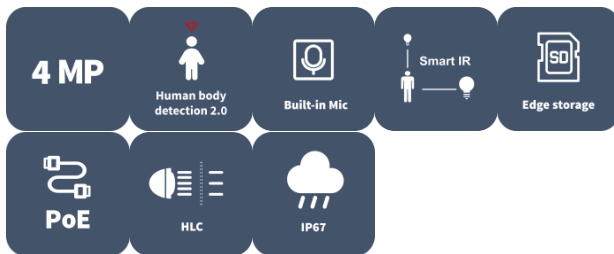

4MP Fixed IR Turret Network Camera IPC3614LB-AF28K-A2

Features

- High quality image with 4 MP, 1/3.0" CMOS sensor
- 4 MP (2560 × 1440)@25/20 fps; 3 MP (2304 × 1296)@30/25 fps; 1080P (1920 × 1080)@30/25 fps
- Supports accurate human body detection 2.0
- Ultra 265, H.265, H.264
- Built-in mic
- Smart IR, up to 30 m (98.4 ft.) IR distance
- Day/night functionality
- 2D/3D DNR (digital noise reduction)
- MicroSD, up to 512 GB
- DC 12 V, PoE (IEEE 802.3af) power supply
- IP67 protection
- 3-axis

Specifications

Model	IPC3614LB-AF28K-A2
Camera	
Max Resolution	4 MP
Sensor	1/3.0" CMOS
Min. Illumination	Color: 0.01 Lux (F2.0, AGC ON), 0 Lux with IR on
Day/Night	IR-cut filter with auto switch (ICR)
Shutter	Auto/Manual, 1 to 1/100000 s
Adjustment Angle	Pan: 0° to 360°, Tilt: 0° to 80°, Rotate: 0° to 360°
S/N	> 52 dB
WDR	DWDR
Lens	
Focal Length	2.8 mm
Iris Type	Fixed
Iris	F2.0
Field of View (H)	94.3°
Field of View (V)	52.2°
Field of View (D)	99.6°
Lens Type	Fixed
DORI	
DORI Distance (Lens)	2.8 mm
DORI Distance (Detect)	63.0 m (206.7 ft.)
DORI Distance (Observe)	25.2 m (82.7 ft.)
DORI Distance (Recognize)	12.6 m (41.3 ft.)
DORI Distance (Identify)	6.3 m (20.7 ft.)
Illuminator	
Supplemental Light	IR
Illumination Distance (IR)	30 m (98.4 ft.)
Wavelength	850 nm
IR On/Off Control	Auto/Manual
Video	
Video Compression	Ultra 265, H.265, H.264
H.264 Code Profile	Baseline profile, Main profile, High profile
Frame Rate	Main Stream: 4 MP (2560 × 1440), max. 25 fps; 3 MP (2304 × 1296), max. 30 fps; 1080P (1920 × 1080), max. 30 fps; Sub Stream: D1 (720 × 576), max. 30 fps; 640 × 360, max. 30 fps; 2CIF (704 × 288), max. 30 fps; CIF (352 × 288), max. 30 fps
Video Bit Rate	128 Kbps to 6144 Kbps
U-code	Support
OSD	Up to 4 OSDs
Privacy Mask	Up to 4 areas
ROI	Support