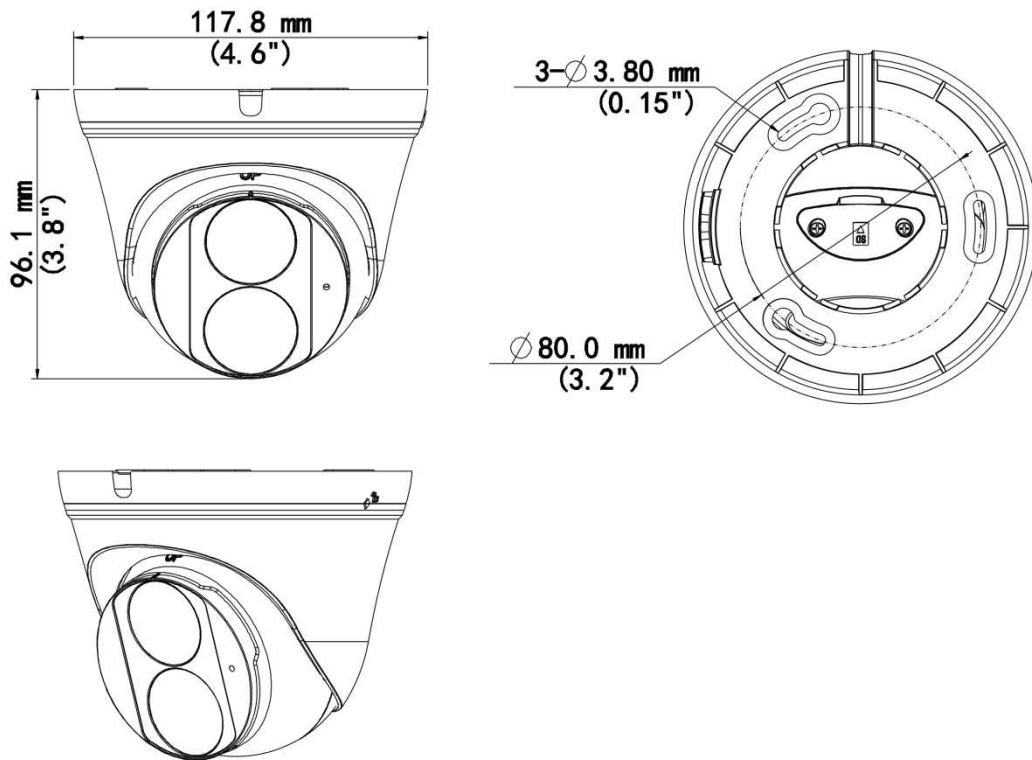

Certification	
EMC	CE-EMC (EN 55032, EN 61000-3-3, EN IEC 61000-3-2, EN 55035) FCC (FCC 47 CFR part15 B)
Safety	CE LVD (EN 62368-1) UL/CUL (UL 62368-1, CAN/CSA C22.2 No. 62368-1)
Environment	CE-RoHS (2011/65/EU;(EU)2015/863); WEEE (2012/19/EU);
Protection	IP67 (IEC 60529)
General	
Power	DC 12 V±25%, PoE (IEEE 802.3af)
Power Consumption	Max. 3.9 W
Power Interface	Ø5.5 mm coaxial power plug
Dimensions	Ø118 mm × 95 mm (Ø4.6" × 3.8") (Ø × H)
Weight	0.25 kg (0.55 lb.)
Material	Graphene + Plastic
Working Environment	-30 °C to 60 °C (-22 °F to 140 °F), Humidity: ≤ 95% RH (non-condensing)
Storage Environment	-30 °C to 60 °C (-22 °F to 140 °F), Humidity: ≤ 95% RH (non-condensing)
Surge Protection	4 KV
Reset Button	N/A
Web Client Language	4 Languages: English, Russian, Spanish, Vietnamese

Dimensions