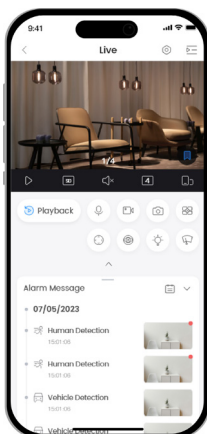

2MP Fixed-focal Wi-Fi Turret Network Camera

DH-T2A-PV

Series Overview

The Turret Series, which is under the Dahua Wireless series, are cameras that are not only easy to install and operate, but also perform outstandingly and are cost-effective. They capture sharp, detailed images of scenes in high definition and offer powerful functions, such as AI human detection, to accurately trigger alarms. Information is also synchronously sent to your phone to keep you up-to-date. With its IP67 rating, these cameras are able to withstand harsh environments, making them highly suitable for use in small and medium-sized settings such as small-sized retail stores.

2MP

Clear images with sharp details

AI Human Detection

Focuses on what matters and reduces false alarms

Smart Dual Light

Captures color details for post-event review

Sound and Light Alarm

Provides instant alarms to deter intruders

Two-way Talk

Communication anytime, anywhere

IP67 Protection

Withstands harsh environments

H.265

Advanced H.265 compression technology

DMSS App

Easy to use

Micro SD Card

Low-cost storage

Upgrade Your Experience with DMSS

Dahua Mobile Security Surveillance (DMSS) is a professional remote surveillance management platform that offers remote monitoring, device migration, and sharing. When connected to the internet, the platform provides real-time alerts to improve surveillance efficiency and grant flexibility in security management.