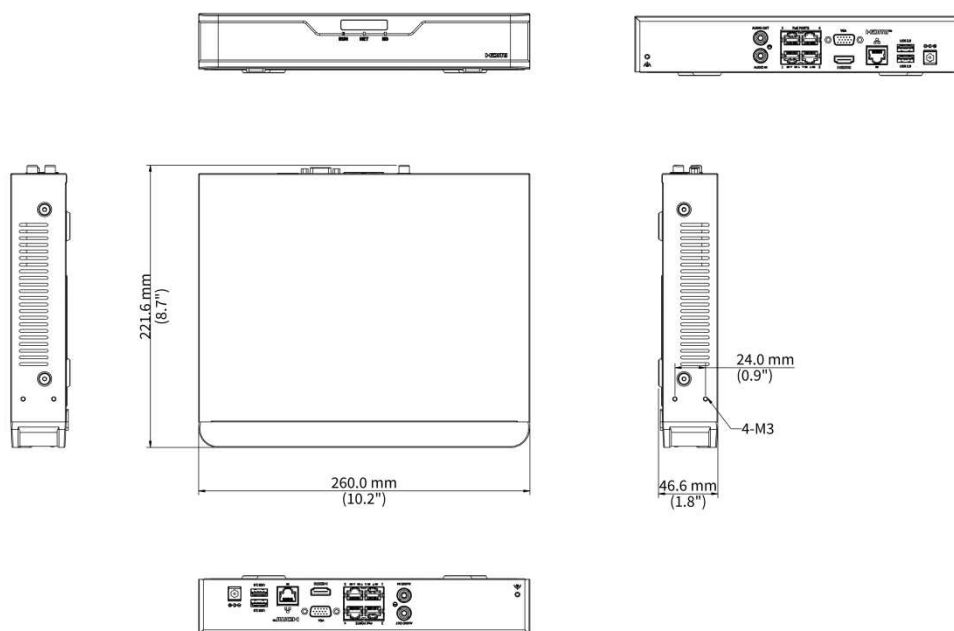

	Interface	Interface
Max Power	Max 30W for single port,Max 50W in total	Max 30W for single port,Max 75W in total
Supported Standard	IEEE 802.3at,IEEE 802.3af	
Working Environment		
Working Temperature	-10 °C ~ + 55 °C (+14 °F ~ +131 °F)	
Working Humidity	≤ 90% RH (non-condensing)	
Power Consumption (without HDD)	≤ 12W	
Dimensions		
Weight (without HDD)	≤ 0.8Kg (1.76lb)	≤ 2.7Kg (6.0lb)
Height	1U	
Dimensions	260mm × 222mm × 47mm (10.2"×8.7"×1.8")	
Certification		
Certification	CE; FCC; UL; RoHS; WEEE	
CE	EN 55032, EN 61000-3-3, EN IEC 61000-3-2, EN 55035	
FCC	Part15 Subpart B	
Compliance		
NDAA Compliant	Support	

Dimensions

Aggregate product size diagram using NVR301-04B-P4-IQ as an example

Accessories

RM-1U-260

1 HDD 1U NVR Rack Mount

Zhejiang Uniview Technologies Co., Ltd.

<http://www.uniview.com>

overseasbusiness@uniview.com; globalsupport@uniview.com