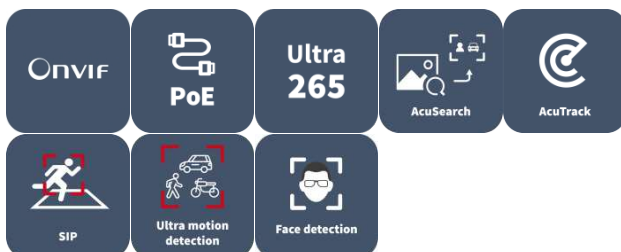

Network Video Recorder NVR301-B-P-IQ Series

Features

- Support Ultra 265/H.265/H.264 video formats
- Support 4/8-channel input
- Support Plug & Play with 4/8 independent PoE network interfaces
- Support HDMI and VGA simultaneous output
- Support up to 12 Megapixels resolution recording
- Support ANR technology to enhance the storage reliability when the network is disconnected
- Support cloud upgrade