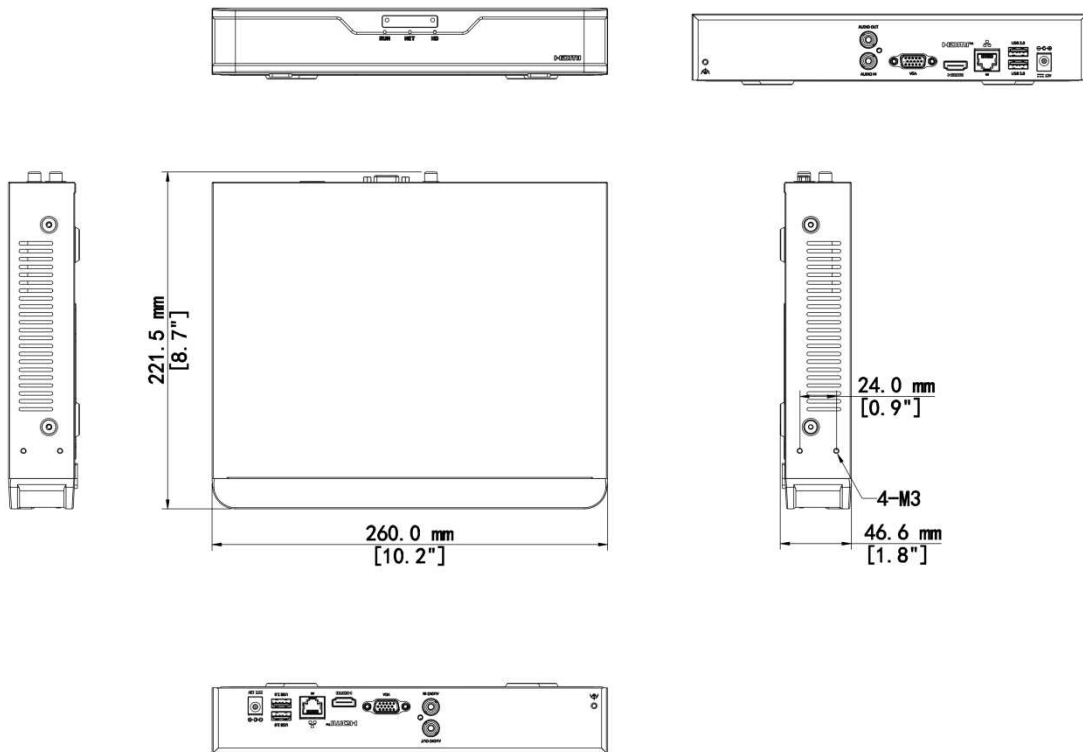

Power Supply	DC 12 V/2 A
Power Switch	N/A
Working Environment	
Working Temperature	-10 °C ~ +55 °C (+14 °F ~ +131 °F)
Working Humidity	≤ 90% RH (non-condensing)
Power Consumption (without HDD)	≤ 12W
Dimensions	
Weight (without HDD)	≤ 2Kg (4.4lb)
Height	1U
Dimensions	260mm × 222mm × 47mm (10.2"×8.7"×1.8")
Certification	
Certification	CE; FCC; UL; RoHS; WEEE
FCC	Part15 Subpart B
Compliance	
NDAA Compliant	Support

Dimensions