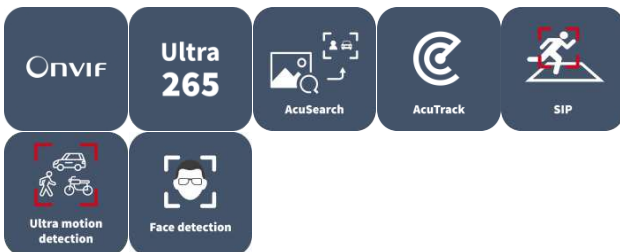

Network Video Recorder NVR301-B-IQ Series

Features

- Support Ultra 265/H.265/H.264 video formats
- Support 4/8/16-channel input
- Support HDMI and VGA simultaneous output
- Support up to 12 Megapixels resolution recording
- Support ANR technology to enhance the storage reliability when the network is disconnected
- Support cloud upgrade