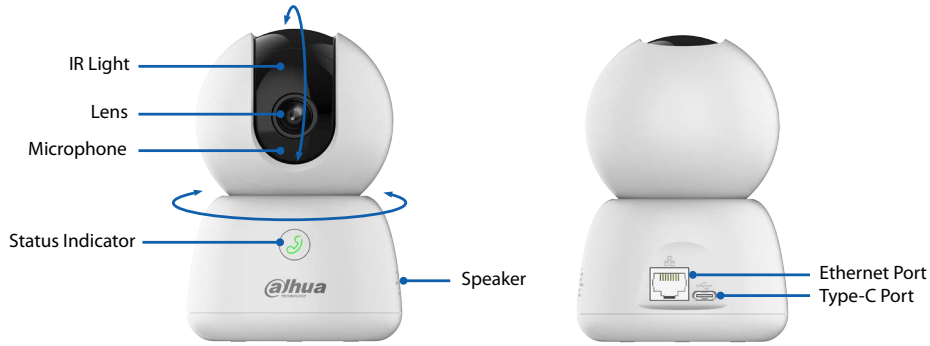

3MP Indoor Fixed-focal Wi-Fi Pan & Tilt Network Camera

DH-H3B

Series Overview

Dahua Wireless series cameras are not only easy to install and operate, but also perform outstandingly and cost-effective. They provide full coverage of a scene with 3MP resolution, 0° to 350° pan and -5° to 80° tilt. Their powerful functions, such as one-click proactive call, preset patrol, AI human detection & pet detection, and auto tracking, assist with the accurate detection and continuous tracking of targets. Information is also synchronously sent to your phone to keep you up-to-date. These cameras are widely used in small and medium-sized scenes such as small-sized retail stores.

H.265

Advanced H.265 compression technology

Supports Micro SD Card

Low-cost storage

Upgrade Your Experience with DMSS

Dahua Mobile Security Surveillance (DMSS) is a professional remote surveillance management platform that offers remote monitoring, device migration, and sharing. When connected to the internet, the platform provides real-time alerts to improve surveillance efficiency and grant flexibility in security management.

Specifications

Camera

3MP Indoor Fixed-focal Wi-Fi Pan & Tilt Network Camera	1/3.2" CMOS
Max. Resolution	2304 (H) × 1296 (V)
Electronic Shutter Speed	Auto/Manual 1/3 s–1/100,000 s
Illumination Distance	Up to 10 m (32.81 ft) (IR)
Illuminator On/Off Control	Auto
Illuminator Number	1 (IR LED)
Angle Adjustment	Pan: 0° to 350° Tilt: -5° to 80°