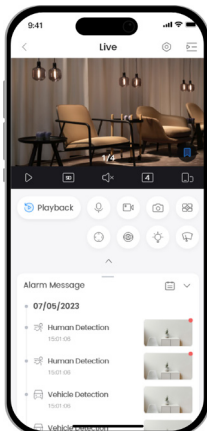

3MP Indoor Fixed-focal Wi-Fi Pan & Tilt Network Camera

DH-H3B

Series Overview

Dahua Wireless series cameras are not only easy to install and operate, but also perform outstandingly and cost-effective. They provide full coverage of a scene with 3MP resolution, 0° to 350° pan and -5° to 80° tilt. Their powerful functions, such as one-click proactive call, preset patrol, AI human detection & pet detection, and auto tracking, assist with the accurate detection and continuous tracking of targets. Information is also synchronously sent to your phone to keep you up-to-date. These cameras are widely used in small and medium-sized scenes such as small-sized retail stores.

One-click Privacy Mode

Protects your privacy

Abnormal Sound Alarm

Detects abnormal sounds and sends alarms in time

Wi-Fi 6

Seamless integration of speed and anti-interference

Bluetooth Pairing

Fast pairing with Bluetooth

H.265

Advanced H.265 compression technology

Supports Micro SD Card

Low-cost storage

Upgrade Your Experience with DMSS

Dahua Mobile Security Surveillance (DMSS) is a professional remote surveillance management platform that offers remote monitoring, device migration, and sharing. When connected to the internet, the platform provides real-time alerts to improve surveillance efficiency and grant flexibility in security management.

Specifications

Camera

3MP Indoor Fixed-focal Wi-Fi Pan & Tilt Network Camera	1/3.2" CMOS
Max. Resolution	2304 (H) × 1296 (V)
Electronic Shutter Speed	Auto/Manual 1/3 s–1/100,000 s
Illumination Distance	Up to 10 m (32.81 ft) (IR)
Illuminator On/Off Control	Auto
Illuminator Number	1 (IR LED)
Angle Adjustment	Pan: 0° to 350° Tilt: -5° to 80°