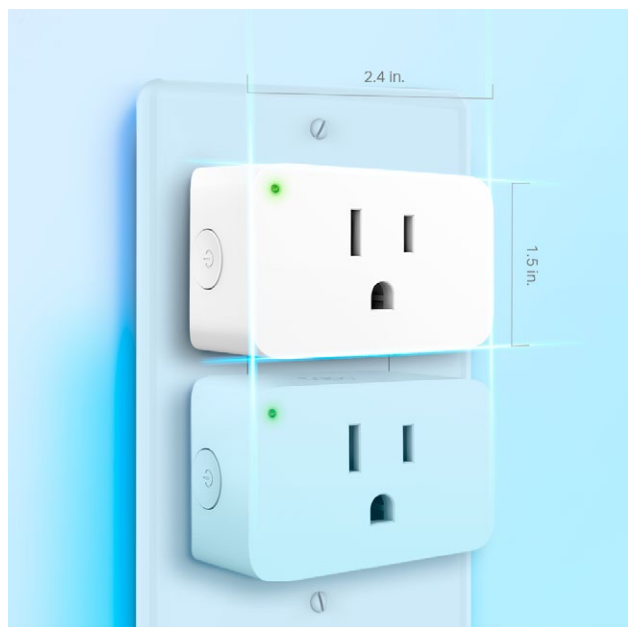

Away Mode

Away Mode will automatically turn your connected devices, like lights, on and off randomly, to make it appear as if you're home to keep away people with ill intent.

// Features

Space-saving Design

Whether you need to power multiple devices or simply want to keep your other outlets available for use, the Tapo P105's smaller build enables you to make the most of your electrical outlets without any obstruction, ensuring convenient daily use.

Share to Family

With the Tapo app, you can easily share management permissions of your devices with your family members, saving time and enhancing user-friendliness.

// Specifications

General

- LED&Button: Status LED, Power Button
- Material: V-0 (UL-94) Flame-Retardant PC
- Power Supply: AC, 100-240 V, 50/60 Hz 15 A
- Max Load: 1800 W, 15 A[†]
- Protocol: IEEE 802.11b/g/n, Bluetooth 4.2 (for setup only)
- Wireless Type: 2.4 GHz
- System Requirements: Android 4.4 or higher, iOS 9.0 or higher