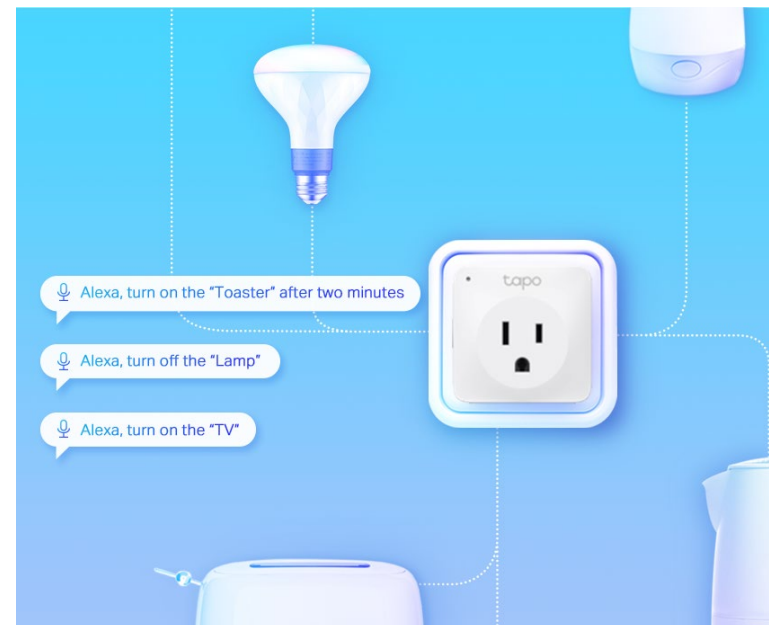

Flame-Retardant

Share to Family

// Features

Remote Control from Anywhere

Instantly turn connected devices on/off wherever you are via the Tapo app. Designed to facilitate your life and help eliminate potential safety hazards.

Free Up Your Hands with Voice Control

You can use Amazon Alexa or Google Assistant to control your devices with voice commands like "Alexa, turn on the toaster please".

*No separate hub and accessories are required.

Away Mode

Away Mode will automatically turn your connected devices, like lights, on and off randomly, to make it appear as if you're home to keep away people with ill intent.

// Features

Space-saving Design

Whether you need to power multiple devices or simply want to keep your other outlets available for use, the Tapo P105's smaller build enables you to make the most of your electrical outlets without any obstruction, ensuring convenient daily use.