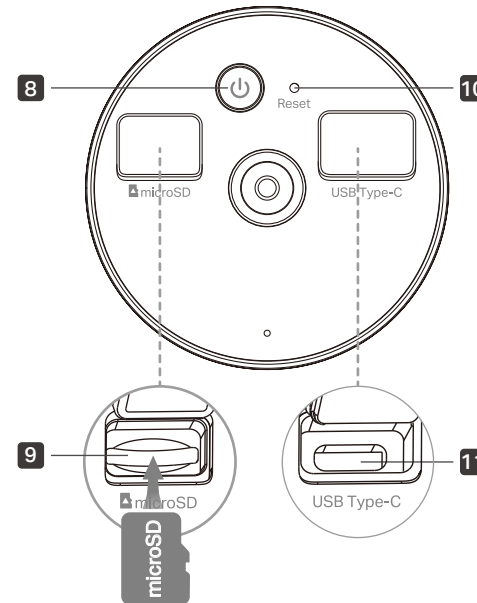

General	Storage Humidity	5%~90% RH, Non-condensing
	Charging Temperature	0°C ~ 45°C (32 °F ~ 113 °F)
	Dimensions	Camera Dimensions: D60 mm*89 mm (D2.36 in. * 3.5 in.)
	Weight	230 g
	Screw Size	 <p>Depth of Phillips: 0.91~1.43mm</p>
Package Contents	<p> Tapo C410 × 1 Camera Bracket × 1 USB Adapter × 1 USB Adapter Cable × 1 Screws and Anchors × 3 Mounting Template × 1 Quick Start Guide × 1 </p>	

// Appearance

Front

Side

Back

- 1** Spotlights
- 2** Light Sensor
- 3** Motion Sensor
- 4** Microphone
- 5** Lens
- 6** Status LED
- 7** Speaker

- 8** Power Button Press and hold for about 3 seconds to turn on/off the camera.
- 9** microSD Card Slot
- 10** Reset Button Use a pin to press and hold for at least 5 seconds to reset the camera to factory default settings.
- 11** USB Type-C Charging Port