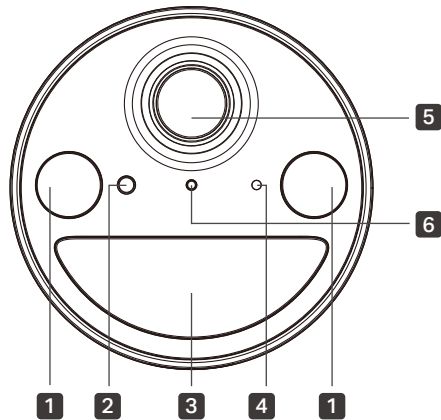

// Appearance

Front