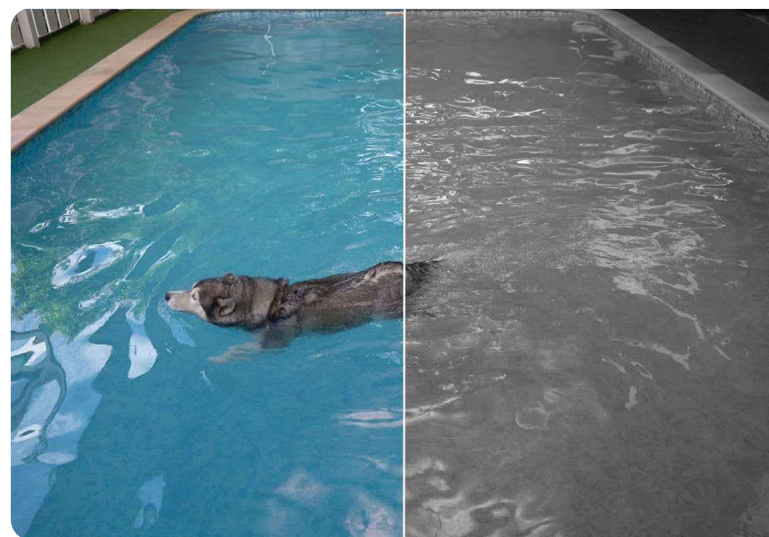

// Highlight

Crisp Clear Details with 2K Clarity

Captures more details and delivers high-definition pictures with a 2304×1296 px resolution.

Full-Color View, Day and Night

Enhances your security by revealing brighter, color images and vivid details with built-in spotlights even at night.

2K 3MP Live View

Captures more details and delivers high-definition pictures with a 2304×1296 px resolution.[△]

Smart Person Detection

Get alerts when a person is detected, reducing false alerts and unnecessary notifications, which also extends battery life.