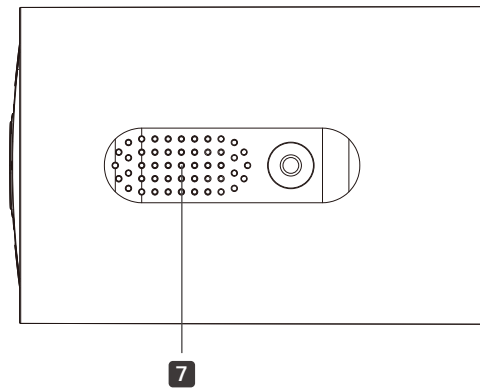

// Appearance

Front

Side

Back

- **1** Spotlights
- **2** Light Sensor
- **3** Motion Sensor
- **4** Microphone
- **5** Lens
- **6** Status LED
- **7** Speaker

- **8** Power Button Press and hold for about 3 seconds to turn on/off the camera.
- **9** microSD Card Slot
- **10** Reset Button Use a pin to press and hold for at least 5 seconds to reset the camera to factory default settings.
- **11** USB Type-C Charging Port

[†]The time of use includes recording and watching live views. 180-day battery life is based on Tapo laboratory tests with 250s of use per day. Actual battery life may vary due to device settings, usage, router specifications, and environmental factors.

[‡]microSD card purchased separately. Actual storage capacity depends on the size of the microSD card used.

[§]Subscribe for cloud storage at <https://www.tapo.com/tapocare/>

[^]Compatible with Alexa and Google Assistant supported displays. User experience is dependent on the connected device's specifications.

*Tapo solar panel purchased separately. Actual experience may vary due to placement angle, weather conditions, and camera usage.

Specifications are subject to change without notice. All brands and product names are trademarks or registered trademarks of their respective holders.

©2024 TP-Link