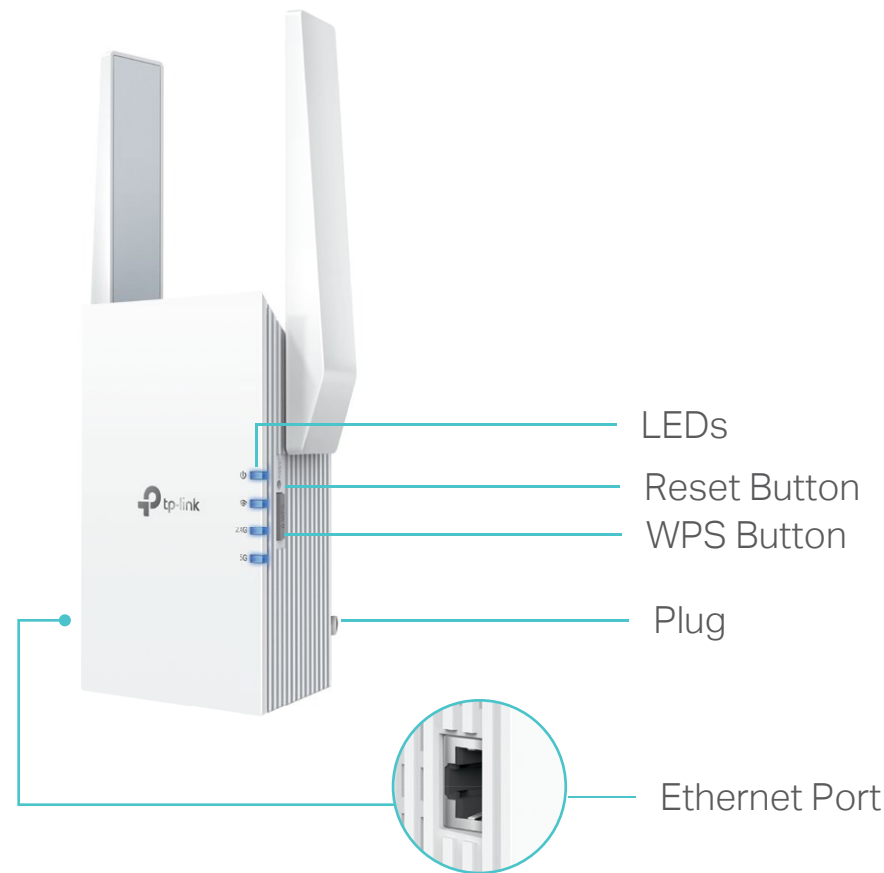

Specifications

Hardware

- Button: WPS Button, Reset Button
- Port: 1 Gigabit Ethernet Port
- Antenna: 2 External Antennas
- Power Consumption: 13.5W
- Dimensions (W × D × H): 2.9×1.8×4.9 in. (74.0×46×124.8 mm)

Wireless

- Wireless Standards: IEEE 802.11a/n/ac/ax 5 GHz, IEEE 802.11b/g/n/ax 2.4 GHz
- Frequency: 2.4 GHz and 5 GHz
- Signal Rate: 574 Mbps at 2.4 GHz, 2402 Mbps at 5 GHz
- Transmit Power: FCC: 2.4 GHz ≤ 23dbm, 5 GHz ≤ 23dbm
- Reception Sensitivity:
  - 5 GHz:
    - 11ax HE80 MCS0: -88dBm, 11ax HE80 MCS11: -58dBm
    - 11a 6Mbps: -94dBm, 11a 54Mbps: -76dBm
    - 11ac VHT80 MCS0: -91dBm, 11ac VHT80 MCS9: -63dBm
    - 11ax HE160 MCS11: -57dBm, 11ax HE160 MCS0: -88dBm
    - 11ax HE40 MCS11: -63dbm, 11ax HE40 MCS0: -93dbm
  - 2.4 GHz:
    - 11ax HE40 MCS0:-93 dBm, 11ax HE40 MCS11:-63 dBm
    - 11g 6Mbps:-95 dBm, 11g 54Mbps:-77 dBm
    - 11n HT40 MCS9:-72dBm
- Wireless Function: Enable/Disable Wireless Radio, Wireless Statistics
- Wireless Security: WEP, WPA, WPA2, WPA3

Others

- Certification
  FCC, RoHS
- System Requirements
  Microsoft Windows 98SE, NT, 2000, XP, Vista™ or Windows 7, 8, 8.1, 10, MAC OS, NetWare, UNIX or Linux
  Internet Explorer 11, Firefox 12.0, Chrome 20.0, Safari 4.0, or other Java-enabled browser
- Package Contents
  Wi-Fi Range Extender RE705X
  Quick Installation Guide

For more information, please visit

<https://www.tp-link.com/home-networking/range-extender/RE705X/>

or scan the QR code left

©2021 TP-Link

[†]Maximum wireless signal rates are the physical rates derived from IEEE Standard 802.11 specifications. Actual wireless data throughput and wireless coverage per ft² are not guaranteed and will vary as a result of network conditions, client limitations, and environmental factors, including building materials, obstacles, volume and density of traffic, and client location.

[‡]The product may not be compatible with routers or gateways with firmware that has been altered, is based on open source programs, or is non-standard or outdated.

[§]Uninterrupted Roaming is designed for devices that support the 802.11k/v standard.

[¶]Up to 4x Capacity refers to 4x increase in median throughput under dense environment compared to 11ac wave 2 range extender.

[*]Saving clients' battery power requires clients to also support the 802.11ax Wi-Fi standard. Actual power reduction may vary as a result of network conditions, client limitations, and environmental factors.

www.tp-link.com

TP-Link AX3000 Wi-Fi 6 Range Extender RE705X