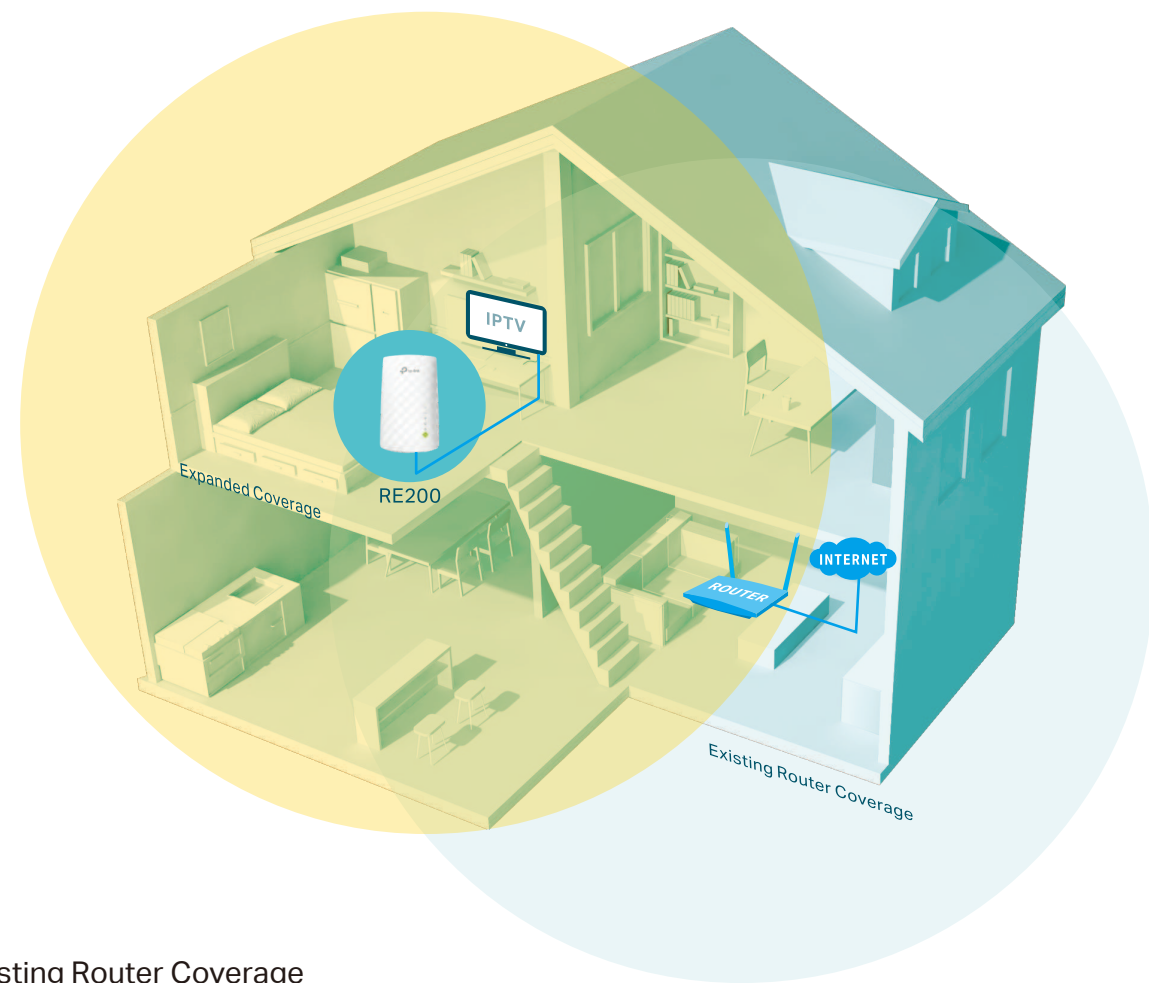

Smart Roaming

Enjoy uninterrupted streaming, surfing and more — even when moving around your home.

One Wi-Fi Name

Stay connected to the same network name in every room.

Unified Management

Manage the whole-home Wi-Fi by managing the central node via Tether app/Web UI.

Upgrade to Mesh Network

Enjoy Mesh network without having to replace your existing router by simply updating your OneMesh™ router's firmware.

Check full list of OneMesh™ routers and range extenders at: <https://www.tp-link.com/onemesh/compatibility>

- Existing Router Coverage
- Expanded Coverage
- Ethernet Cable

Perfect Location at a Glimpse

An intelligent Signal light helps you quickly find the best location to install the range extender.

- Green Strong connection
- Red Too far from the router

Features

Ease of Use

- Compact Wall-Plug Design– Easy to install and move
- Ethernet Port – Connects a wired device to your Wi-Fi network
- Intuitive Web UI– Ensures quick and simple installation without hassle
- Fast Encryption – Makes secure wireless connection quick and easy with the push of a WPS button
- Hassle-free Management with Tether App – Network management is made easy with the TP-Link Tether App, available on any Android or iOS device