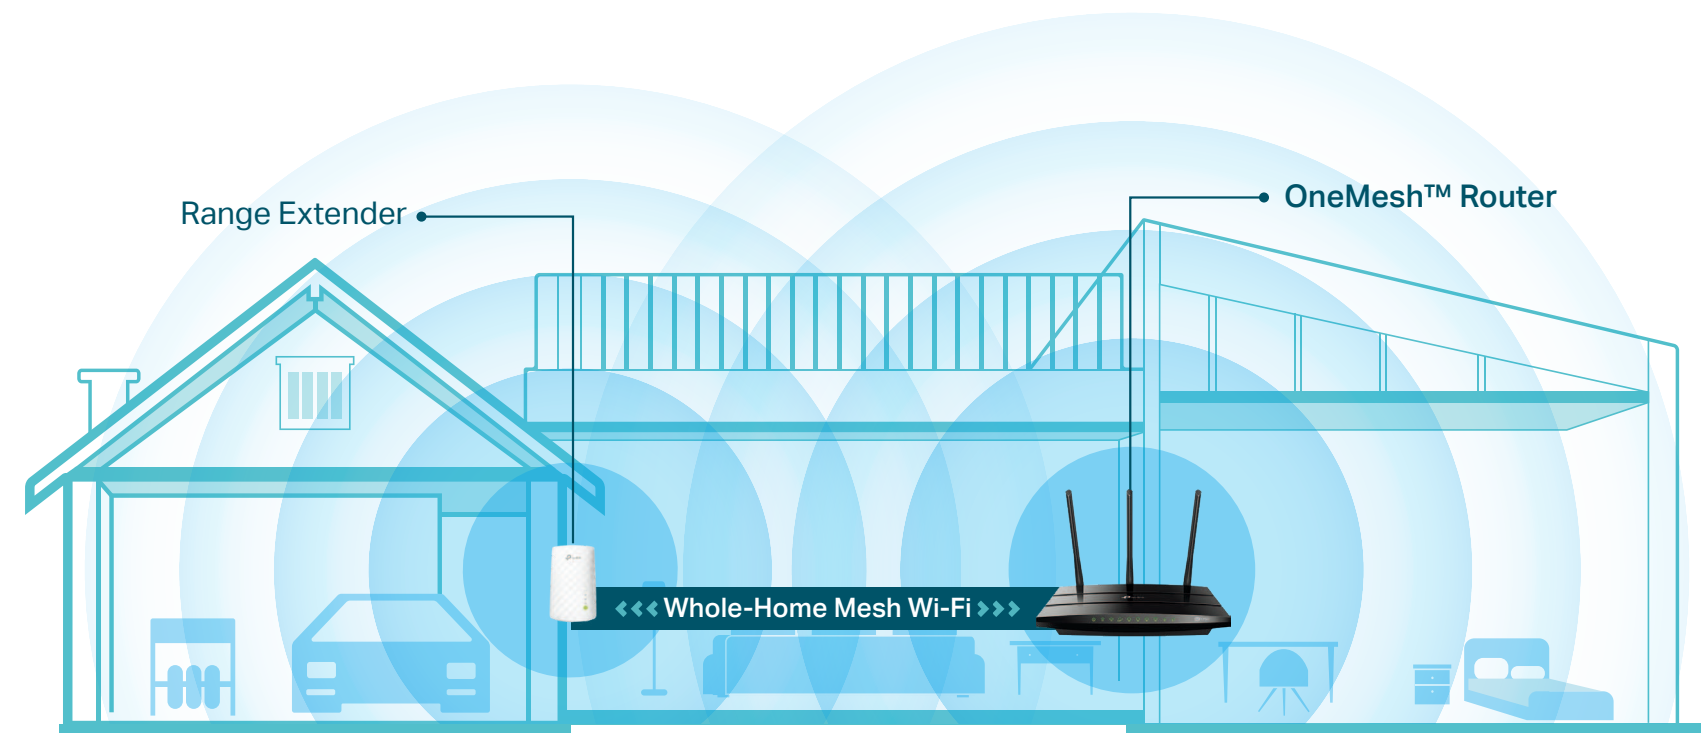

OneMesh™: Flexibly Create a Whole-Home Wi-Fi

Create a Mesh network by connecting your range extender to a OneMesh™ router for seamless whole-home coverage.

Wi-Fi Dead-Zone Killer

Eliminate weak signal areas with Wi-Fi coverage for the whole house.

Smart Roaming

Enjoy uninterrupted streaming, surfing and more — even when moving around your home.

One Wi-Fi Name

Stay connected to the same network name in every room.

Unified Management

Manage the whole-home Wi-Fi by managing the central node via Tether app/Web UI.

- Existing Router Coverage
- Expanded Coverage
- Ethernet Cable

Perfect Location at a Glimpse

An intelligent Signal light helps you quickly find the best location to install the range extender.

- Green Strong connection
- Red Too far from the router