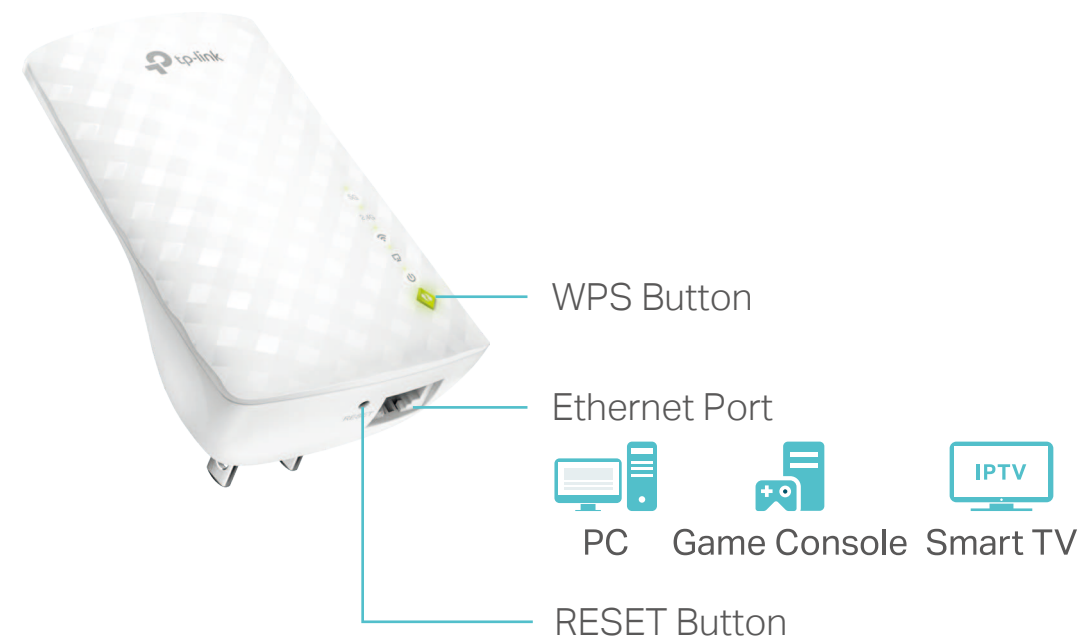

Specifications

Hardware

- Ethernet Port: 1 10/100Mbps RJ45 Port
- Button: WPS Button, RESET Button
- Antenna: 3 Omni-directional Antennas
- Power Consumption: 7.3W
- Dimensions (W × D × H): 2.6×1.5×4.3 in. (65.8×38.8×110mm)

Wireless

- Wireless Standards: IEEE 802.11 a/n/ac 5GHz, IEEE 802.11b/g/n 2.4GHz
- Frequency: 2.4GHz and 5GHz
- Signal Rate: 300Mbps at 2.4GHz, 433Mbps at 5GHz
- Transmit Power: FCC: ≤30dBm
- Reception Sensitivity:
  - 5GHz:
    - 11a 6Mbps:-95dBm, 11a 54Mbps:-78dBm
    - 11ac HT20 MCS0:-95dBm,MCS8: -73dBm
    - 11ac HT40 MCS0:-92dBm,MCS9: -67dBm
    - 11ac HT80 MCS0: -88dBm,MCS9: -64dBm
  - 2.4GHz:
    - 11g 54Mbps:-80dBm, 11n HT20: -78dBm
    - 11n HT40: -75dBm
- Wireless Function: WMM, Short GI, WPS, Wireless Multicast Forwarding, DHCP Server, Access Control
- Wireless Security: WEP, WPA-PSK/WPA2-PSK encryptions

Others

- Certification
  FCC, RoHS
- System Requirements
  Microsoft Windows 98SE, NT, 2000, XP, Vista™ or Windows 7, 8, 8.1, 10, MAC OS, NetWare, UNIX or Linux
  Internet Explorer 11, Firefox 12.0, Chrome 20.0, Safari 4.0, or other Java-enabled browser
- Environment
  Operating Temperature: 0°C ~ +40°C
  Operating Humidity: 10% ~ 90%RH
- Package Contents
  AC750 Wi-Fi Range Extender RE200
  Quick Installation Guide

For more information, please visit
<https://www.tp-link.com/products/details/RE200.html>
or scan the QR code left

*Maximum wireless signal rates are the physical rates derived from IEEE Standard 802.11 specifications. Actual wireless data throughput and wireless coverage per ft2 are not guaranteed and will vary as a result of network conditions, client limitations, and environmental factors, including building materials, obstacles, volume and density of traffic, and client location.

*The product may not be compatible with routers or gateways with firmware that has been altered, is based on open source programs, or is non-standard or outdated.

©2020 TP-Link

www.tp-link.com

TP-Link AC750 Wi-Fi Range Extender RE200