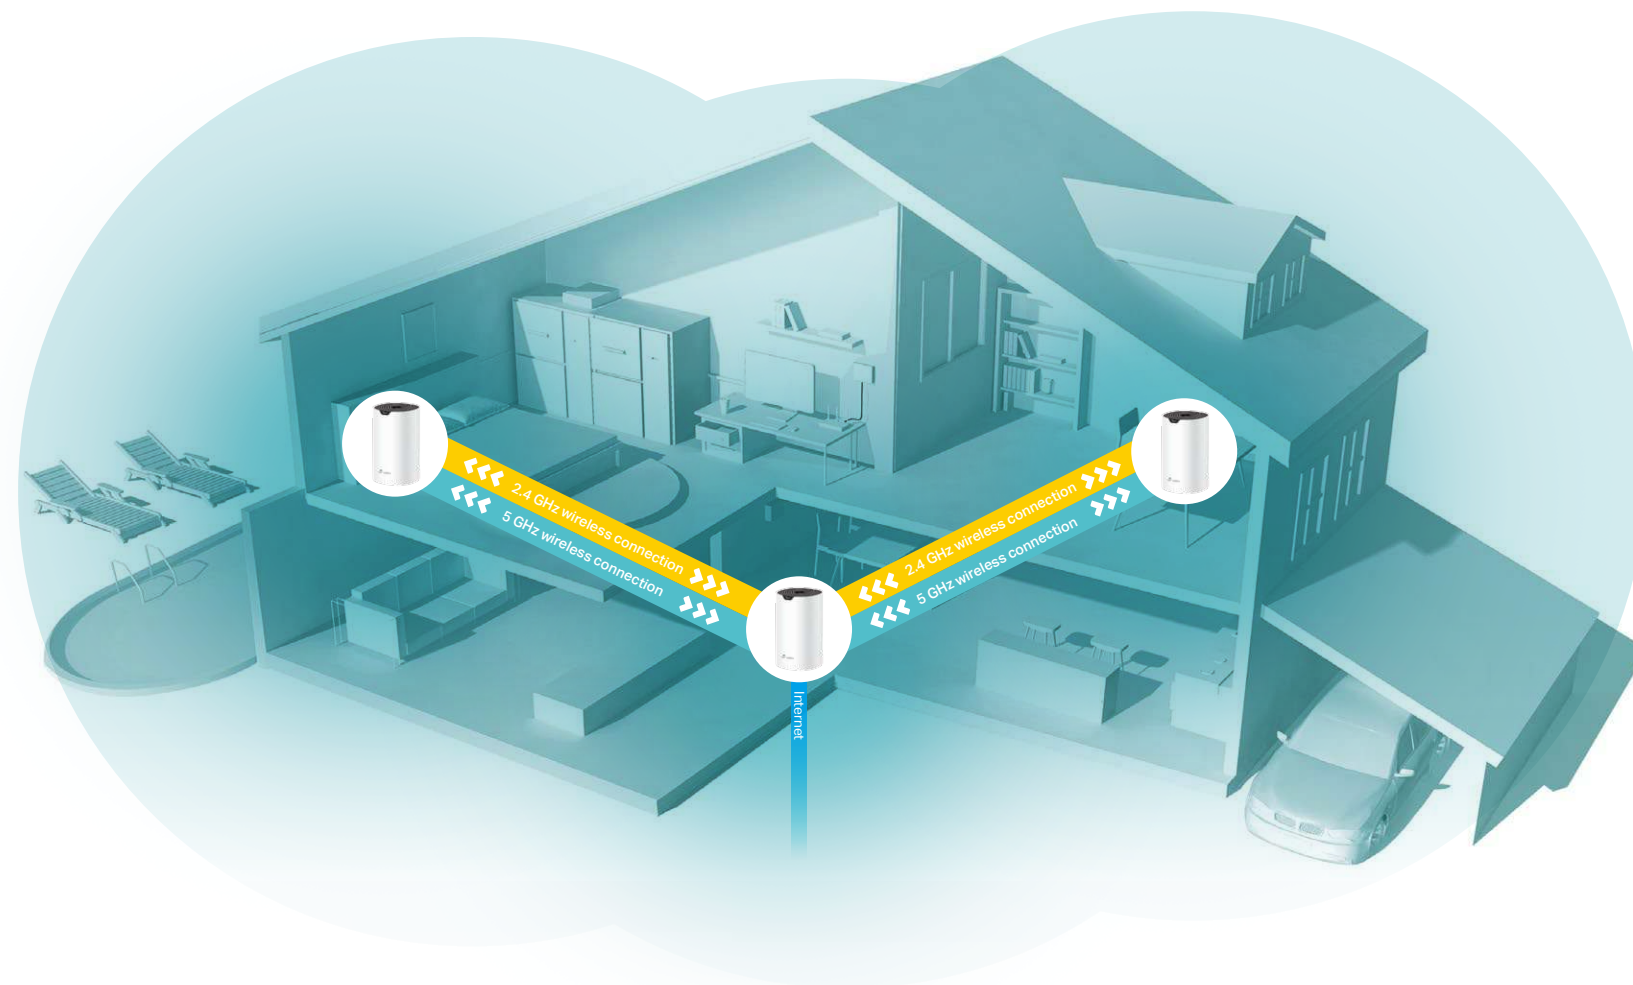

deco™

Whole Home Mesh Wi-Fi System

Seamless Roaming† | Parental Controls | Easy Setup

AC1900 Whole Home Mesh Wi-Fi System

Fast, Stable, Everywhere

Compatible with
amazon alexa

works with
Google Home

Deco S7

 tp-link

Highlights

Fast Mesh Wi-Fi for Your Whole Home

Deco is the simplest way to guarantee a strong Wi-Fi signal in every corner of your home. Enjoy fast and stable connections for an army of devices in homes up to 5,600 sq. ft (3-pack). Setup is made easier with the Deco app there to walk you through every step.†

Seamless Roaming with One Wi-Fi Name

Deco units work together to form a unified Wi-Fi network with a single network name. Walk through your home and stay connected with the fastest possible speeds, made possible by Deco's seamless coverage and Plug & Play Mesh Technology.†

Parental Controls

Limit online time and block inappropriate websites according to unique profiles created for each family member.

Features

Assisted Setup

Easily set up Decos and find the ideal spot to place each unit