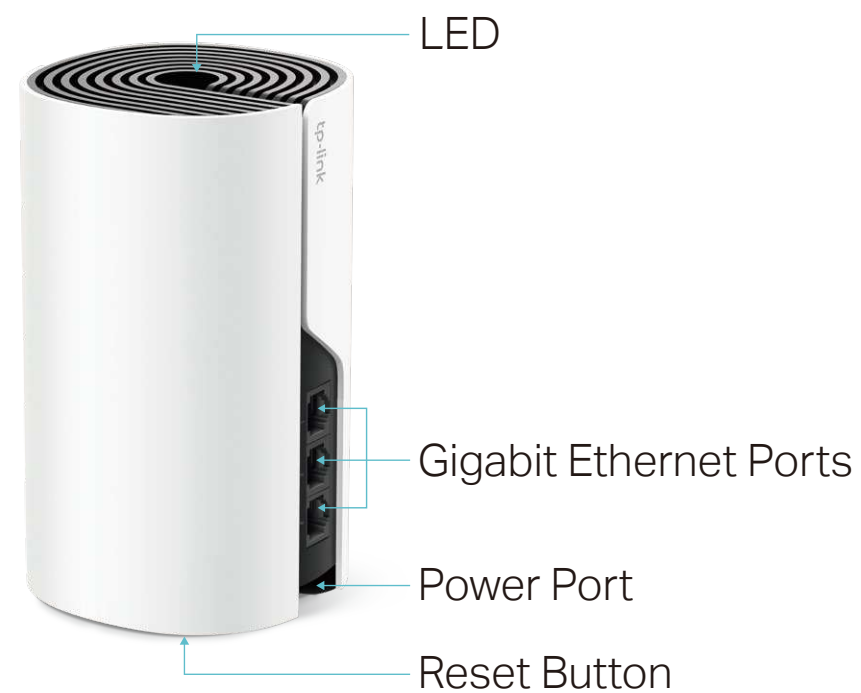

- **Encryption for Secure Network** – WPA/WPA2 encryptions provide active protection against security threats
- **Firewall** – Protect your network devices from malicious attacks

Two Modes in One

Choose the router or access point mode for your network needs

- **Router Mode** – Create an instant private wireless network
- **Access Point Mode** – Create Wi-Fi access for any existing wired network

Specifications

Hardware

- Port: 3 WAN/LAN Gigabit Ethernet ports per Deco unit, 1 Power port
- Button: 1 Reset button on the underside
- Antenna Type: 3 internal dual-band antennas per Deco unit
- Power Consumption (with power adapter): 15.7 W max (US version); 11.5 W max (EU version)
- Power Adapter Input: 100-240 V ~ 50/60 Hz 0.6 A (US version); 100-240 V ~ 50/60 Hz 0.3 A (EU version)
- Power Adapter Output: 12 V = 1.5 A (US version); 12 V = 1 A (EU version)
- Dimensions (H*L*W): 6.4 × 3.6 × 3.6 in. (162.3 * 90.7 * 90.7 mm)