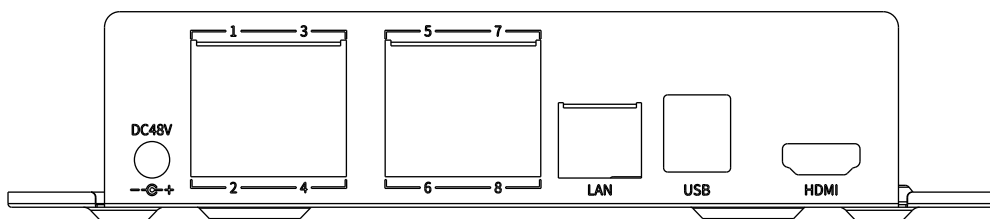

Physical Interfaces

DISTRIBUTED BY

Tiandy Technologies Co.,Ltd.

Email: sales@tiandy.com

Tel: +86-22-58596065

Website: en.tiandy.com

Fax: +86-22-58596048