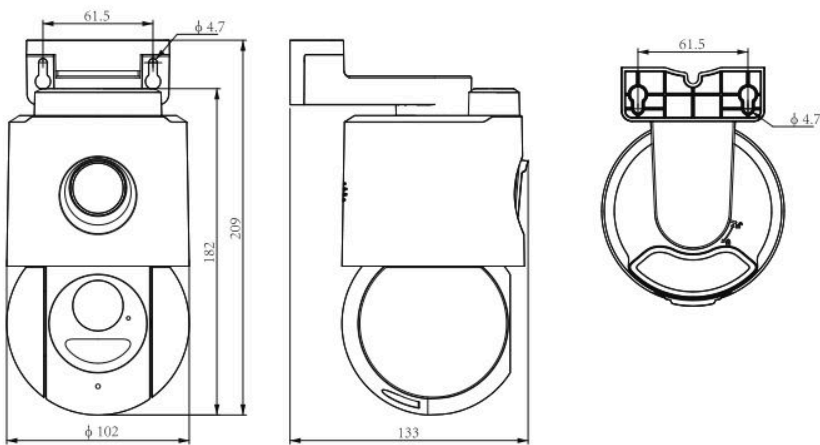

TC-H363N Spec:I5W/WIFI/Eu/4mm/V4.0

6MP Fixed Color Maker Wi-Fi PT Camera

Wi-Fi Series

KEY FEATURES

- Plastic housing
- Up to Panorama:3MP,2304×1296@15fps Detail:3MP, 2304×1296@15fps
- S+265/H.265/H.264B/H.264M/H.264H
- Color:0.02Lux@(F1.6,AGC ON),B/W:0Lux with IR
- IR range up to 50m
- Built-in Mic, Built-in Speaker
- Support microSD/microSDHC/microSDXC card,up to 512GB
- Operating conditions -30°C~60°C(-22°F~140°F), ≤95%RH
- DC12V±25%,Max. 13W
- IP66

SPECIFICATIONS

Camera	
Image Sensor	1/3"CMOS
Min. Illumination	Color:0.02Lux@(F1.6,AGC ON),B/W:0Lux with IR
Shutter Time	1s~1/100000s
Day&Night	IR-cut filter with auto switch (ICR)
Smart IR	Yes
WDR	DWDR
S/N	>40dB
Angle Adjustment	Panorama:-60~60°(P) Details:0~345°(P); Panorama:5~15° Details:-15~90°
Lens	
Lens Type	Fixed focal lens
Focal Length	4mm
Lens Mount	M12
Aperture Range	F1.6
Aperture Type	Fixed
Field of View	Panorama:81.3°(H) Detail:81.3°(H); Panorama:44.4°(V) Detail:44.4°(V); Panorama:94.4°(D) Detail:94.4°(D)
DORI Distance	Detect:59.26m Observe:23.52m Recognize:11.85m Identify:5.93m
Illuminator	
IR LEDs	Panorama:4 Detail:4
IR Distance	Up to 50m
Wavelength	850nm
White LEDs	Panorama:4 Detail:4
Whitelight Distance	15m
Red and Blue Alarm Flash	Yes
Compression Standard	
Video Compression	S+265/H.265/H.264B/H.264M/H.264H
Video Bit Rate	32k~4Mbps
Audio Compression	G.711A/G.711U
Audio Sampling Rate	8kHz/16kHz
Image	
Max. Resolution	Panorama:3MP,2304×1296@15fps Detail:3MP,2304×1296@15fps

Built-in Speaker	Yes
Reset Button	Yes
On-board Storage	Support microSD/microSDHC/microSDXC card, up to 512GB
General	
Web Client Language	3 languages Simple Chinese/English/Vietnamese
Operating Temperature	-30°C~60°C(-22°F~140°F)
Operating Humidity	≤95%RH
Storage Temperature	-30°C~60°C(-22°F~140°F)
Storage Humidity	10%~95%RH(non-condensing)
Power Supply	DC12V±25%,Max. 13W
Protection	Surge4000V; IP66
Boundary Dimensions	133(L)102(W)209(H)mm
Package Dimensions	160(L)160(W)215(H)mm
GrossWeight	0.83kg

DIMENSIONS (Unit: mm)

Tiandy