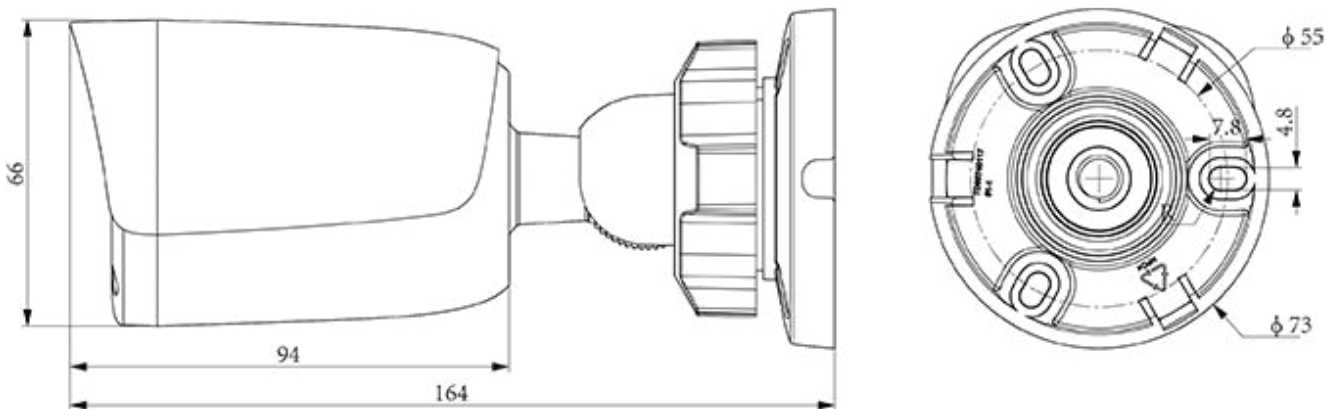

Protection Surge4000V; IP67

Boundary Dimensions 164(L)73(W)73(H)mm

Package Dimensions 180(L)90(W)95(H)mm

GrossWeight 0.3kg

DIMENSIONS (Unit: mm)

Assembly diagram of Junction Box

TC-P54BM Spec:V5

A36