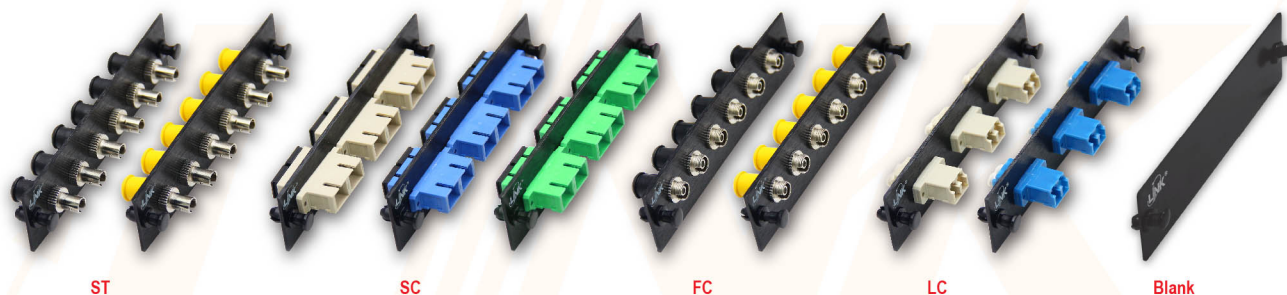

FIBER OPTIC ADAPTER SNAP PLATE

DESCRIPTION / APPLICATION

- LINK adapter snap plates designed for convenient use with LINK Fiber Optic Distribution Unit (FDU), rack mount drawer and wall mount enclosures. LINK adapter snap plate wide variety of singlemode and multimode. Meets standard ANSI/TIA-568.3-D and ISO/IEC 11801:2017. RoHS Compliant

FEATURES / MATERIAL

- Work with all LINK FDU, Rack Mount, Wall Mount
- Snap plate made of Aluminum Black Anodized, lightweight and very durability
- Provides 6 and 12 fiber ports for ST, SC, FC, LC, MT-RJ, E2000 and blank adapters.
- Low insertion loss and high return loss
- Good in repeatability and reconnect ability
- Loaded with adapter and included dust cap
- Adapter type female to female and number per each port.
- Provide nylon rivet (snap on) access easy to install and update.

PERFORMANCE

		MULTIMODE	SINGLEMODE
Insertion Loss	Typ.	≤ 0.15 dB	≤ 0.15 dB
	Max.	≤ 0.30 dB	≤ 0.30 dB
Durability		500 cycles	500 cycles
Alignment Sleeve		Phosphor Bronze	Zirconia, ceramic
Operating Temperature		-40°C to 85°C	-40°C to 85°C
Storage Temperature		-40°C to 85°C	-40°C to 85°C

6 FIBER ADAPTER SNAP PLATE

Part Number	Description	Type	Housing	Housing Color	Dust cap
UF-2144	6 ST ADAPTER SNAP PLATE	MM	Nickel Plated Brass	Metalic	PVC
UF-2144SM	6 ST ADAPTER SNAP PLATE	SM	Nickel Plated Brass	Metalic	PVC
UF-2166	3 SC DUPLEX ADAPTER SNAP PLATE	MM	PBT,UL94V-0	Ivory	PP
UF-2166SM	3 SC DUPLEX ADAPTER SNAP PLATE	SM	PBT,UL94V-0	Blue	PP
UF-2166SM/APC	3 SC DUPLEX ADAPTER SNAP PLATE	SM	PBT,UL94V-0	Green	PP
UF-2188	6 FC ADAPTER SNAP PLATE	MM	Nickel Plated Brass	Metalic	PVC
UF-2188SM	6 FC ADAPTER SNAP PLATE	SM	Nickel Plated Brass	Metalic	PVC
UF-2122	3 LC DUPLEX ADAPTER SNAP PLATE	MM	PC,UL94V-0	Ivory	PVC
UF-2122SM	3 LC DUPLEX ADAPTER SNAP PLATE	SM	PC,UL94V-0	Blue	PVC
UF-2200	BLANK ADAPTER SNAP PLATE	-	-	Black	-