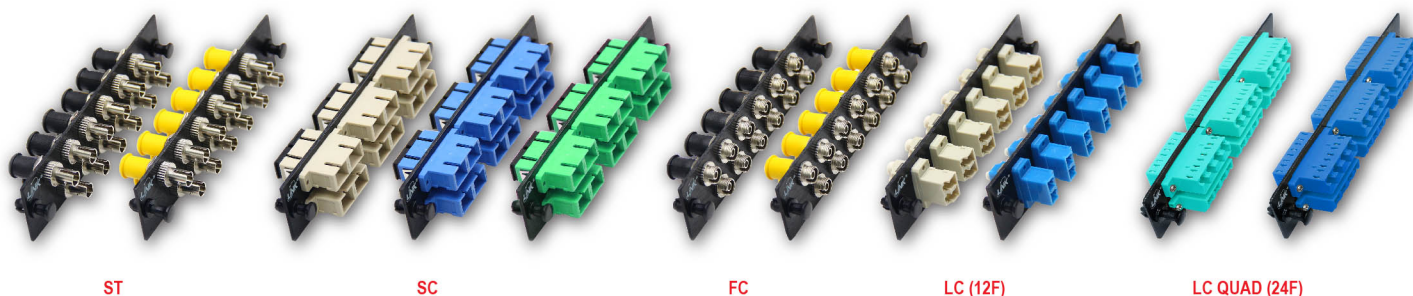

12 & 24 FIBER ADAPTER SNAP PLATE

Part Number	Description	Type	Housing	Housing Color	Dust cap
UF-2244	12 ST ADAPTER SNAP PLATE	MM	Nickel Plated Brass	Metalic	PVC
UF-2244SM	12 ST ADAPTER SNAP PLATE	SM	Nickel Plated Brass	Metalic	PVC
UF-2266	6 SC DUPLEX ADAPTER SNAP PLATE	MM	PBT,UL94V-0	Ivory	PP
UF-2266SM	6 SC DUPLEX ADAPTER SNAP PLATE	SM	PBT,UL94V-0	Blue	PP
UF-2266SM/APC	6 SC DUPLEX ADAPTER SNAP PLATE	SM	PBT,UL94V-0	Green	PP
UF-2288	12 FC ADAPTER SNAP PLATE MM	MM	Nickel Plated Brass	Metalic	PVC
UF-2288SM	12 FC ADAPTER SNAP PLATE SM	SM	Nickel Plated Brass	Metalic	PVC
UF-2222	6 LC DUPLEX ADAPTER SNAP PLATE	MM	PC,UL94V-0	Ivory	PVC
UF-2222SM	6 LC DUPLEX ADAPTER SNAP PLATE	SM	PC,UL94V-0	Blue	PVC
UF-2222Q	6 LC QUAD ADAPTER SNAP PLATE	MM	PC,UL94V-0	Ivory	PVC
UF-2222QSM	6 LC QUAD ADAPTER SNAP PLATE	SM	PC,UL94V-0	Blue	PVC